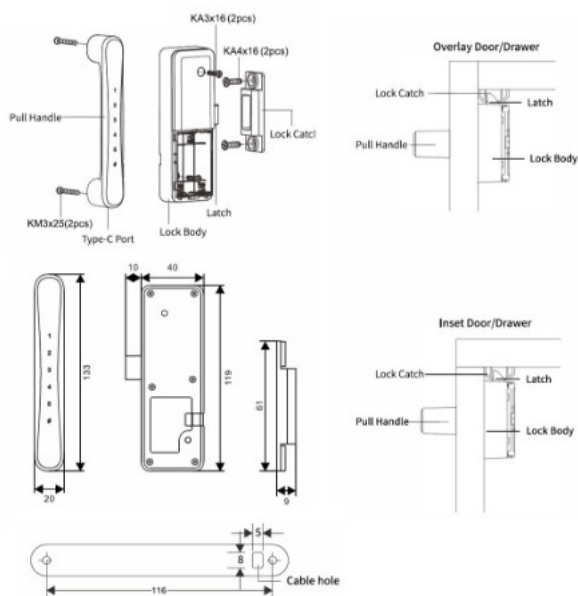

# PRODUCT SHEET

## Description:

Elec. Slam Lock Handle "Mati", Black, cc 116mm, "Private", Zamak Handle, ABS Lock Body, No Batteries included. (Use 3x, AAA Batteries), W/Type C port for Emergency Power Supply, Incl. USB C Factory Reset Key

## Item number:

14.60.400-0

Units	Box	Carton	HS Code	Barcode
Pcs.	1	50	8301300000	
				5704866052238